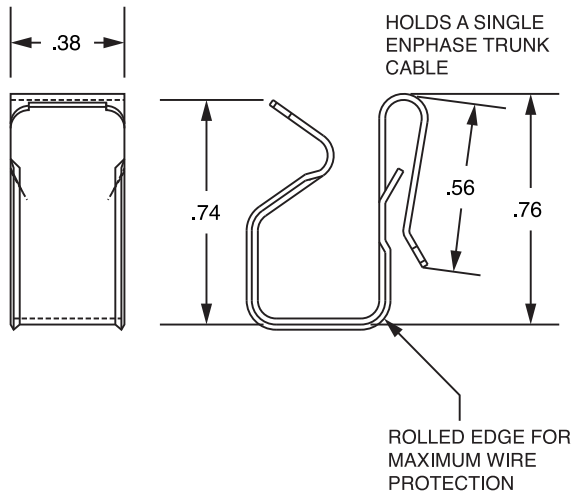

NFI-1463

NFI-1463

- **Made In the USA** 
- **For Use With a Single Enphase Trunk Cable**
- **410 Stainless Steel**
- **No Tools Required**
- **Pricing and FREE Samples on Request**

DCX-2452A

DCX-2452A

- **Made In the USA** 
- **Why Pay More for Imported Parts**
- **301 Stainless Steel**
- **No Tools Required**
- **No Protruding Leads**
– Panels will lay flat after clips attached
- **Pricing and Samples on request**