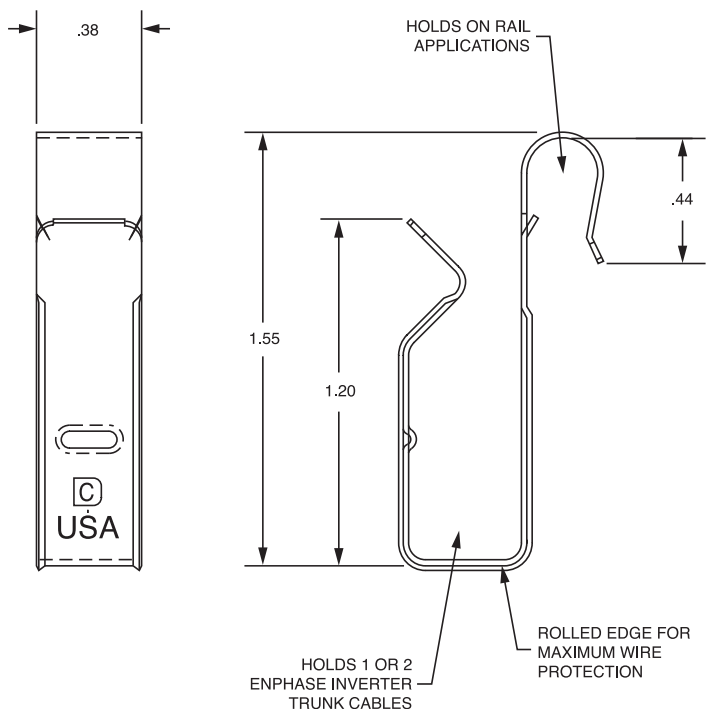

NFI-1463

NFI-1463

- **Made In the USA** 
- **For Use With a Single Enphase Trunk Cable**
- **410 Stainless Steel**
- **No Tools Required**
- **Pricing and FREE Samples on Request**

DCX-2452A

DCX-2452A

- **Made In the USA** 
- **Why Pay More for Imported Parts**
- **301 Stainless Steel**
- **No Tools Required**
- **No Protruding Leads**
– Panels will lay flat after clips attached
- **Pricing and Samples on request**